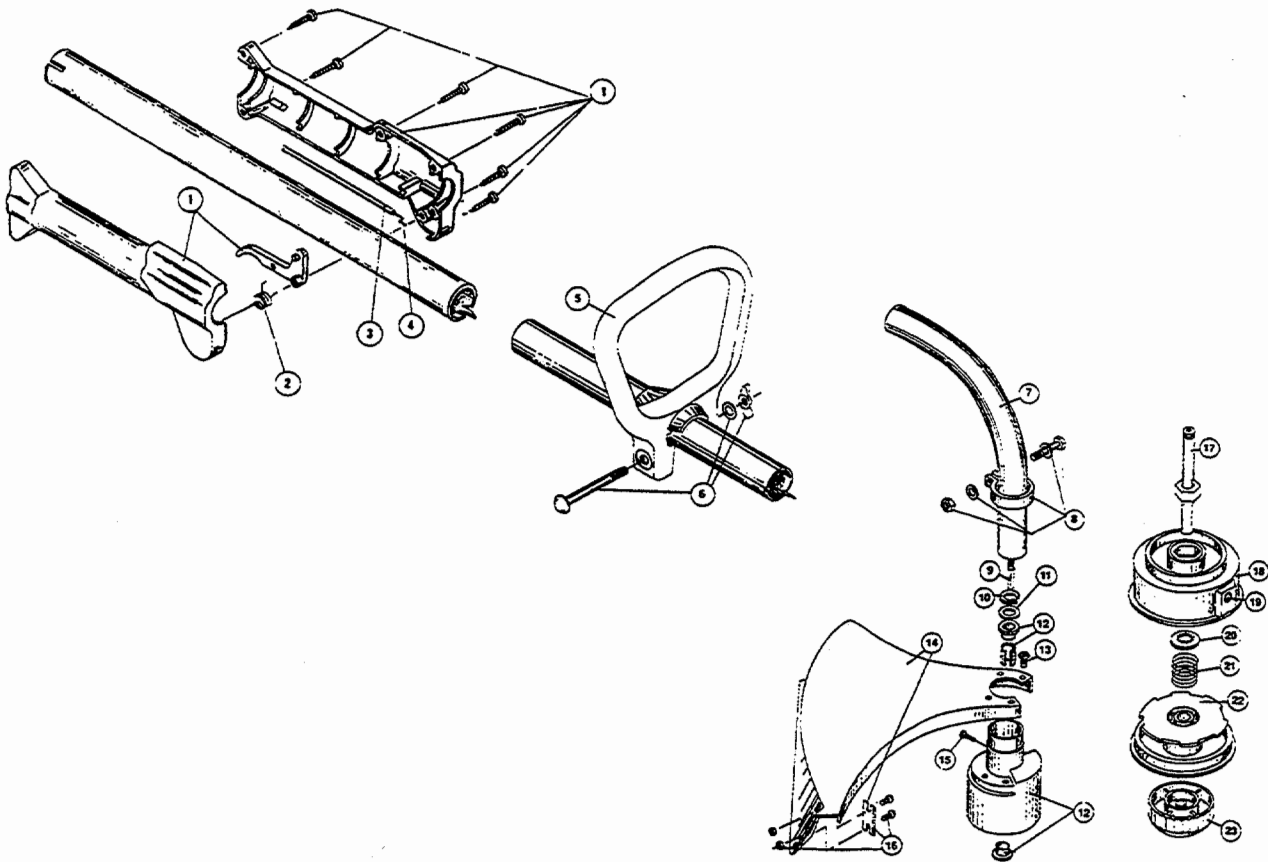

Item	Part No.	Description
1	683414	Carburetor/Air Cleaner Cover Assembly (includes items 2 and 3)
2	682052	Choke Knob Assembly
3	610312	Air Cleaner Filter
4	682505	Carburetor Mounting Screw Assembly
5	682048	Throttle Adjustment Assembly (Walbro)
5	147640	Throttle Adjustment Assembly (Tillotson)
5	180092	Throttle Adjustment Assembly (Zama)
6	180004	Carburetor Assembly
7	610675	Carburetor Gasket (10 pack)
8	180007	Carburetor Mount Assembly
9	147573	Reed Assembly
10	612134	Rear Mounting Pad
11	180002	Power Shaft Assembly
12	612115	Carburetor Mount Gasket (10 pack)
13	147015	Crankcase
14	682041	Inner Bearing Assembly
15	610309	Seal
16	610308	Outer Bearing Assembly
17	682040	Snap Ring Assembly
18	180044	Fuel Tank Assembly (includes items 19-20)
19	180000	Fuel Cap Assembly
20	682039	Fuel Line Assembly
21	145308	Front Mounting Pad
22	153520	Shroud Assembly
23	683078	Shroud Extension and Stand
24	153624	Flywheel Assembly
25	610303	Square Drive Nut
26	683856	Recoil Pulley Assembly
27	613102	Recoil Spring
28	153644	Pulley Retainer Assembly
29	611061	Rope Guide
30	180035	Switch Assembly

The above part numbers are for serial numbers 009026201 thru 102021682.

BOOM & TRIMMER PARTS - IDC 500-2

<u>Item</u>	<u>Part No.</u>	<u>Description</u>
1	180017	Throttle Housing and Trigger Assembly
2	610314	Throttle Trigger Spring
3	147594	Throttle Cable Housing
4	610315	Throttle Cable
5	145819	D-Handle
6	153523	D-Handle Hardware Assembly
7	147852	Drive Shaft Housing Assembly
8	153597	Lower Clamp Assembly
9	682064	Flexible Drive Shaft
10	145570	Retaining Ring
11	145567	Washer
12	153312	Bushing Housing Assembly
13	153318	Guard Mounting Screw Assembly
14	147593	Guard and Blade Assembly
15	145569	Anti-Rotation Screw
16	682061	Blade Assembly
17	153313	Spool Shaft